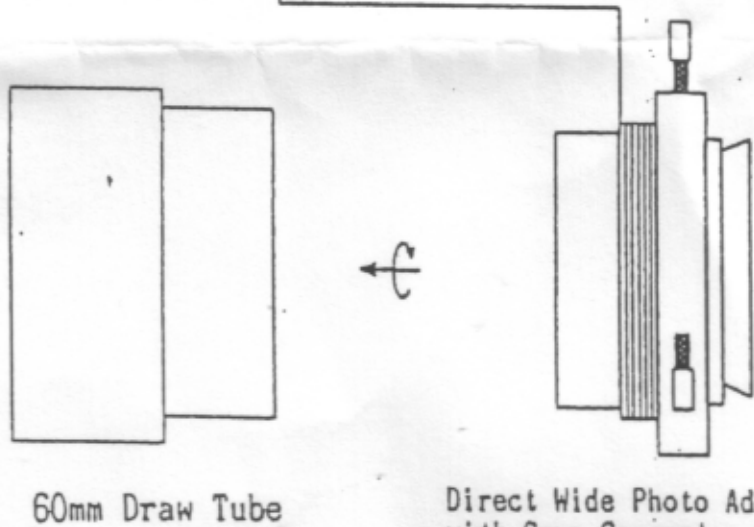

DIRECT WIDE PHOTO ADAPTER 60MM

This photo adapter can be used on R200SS and VC200L telescopes.

1. Attaching to the R200SS telescope

Not only an optional T-Ring but also an optional Coma Corrector R200SS is required to be used with this photo adapter.

Attach the T-Ring to the Direct Wide Photo Adapter 60mm and lock it with the setscrews.

2. Attaching to the VC200L telescope

Attach the T-Ring to the Direct Wide Photo Adapter 60mm and lock it with the setscrews.