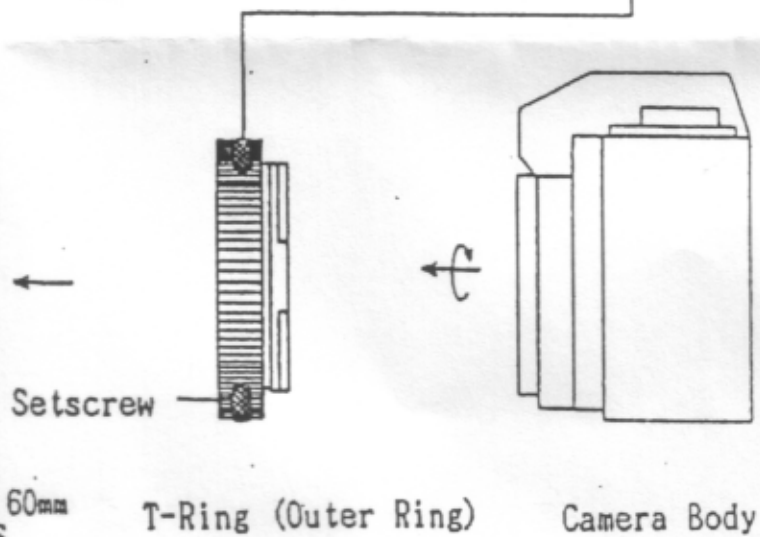

DIRECT WIDE PHOTO ADAPTER 60MM

This photo adapter can be used on R200SS and VC200L telescopes.

1. Attaching to the R200SS telescope

Not only an optional T-Ring but also an optional Coma Corrector R200SS is required to be used with this photo adapter.

Attach the T-Ring to the Direct Wide Photo Adapter 60mm and lock it with the setscrews.

2. Attaching to the VC200L telescope

Attach the T-Ring to the Direct Wide Photo Adapter 60mm and lock it with the setscrews.