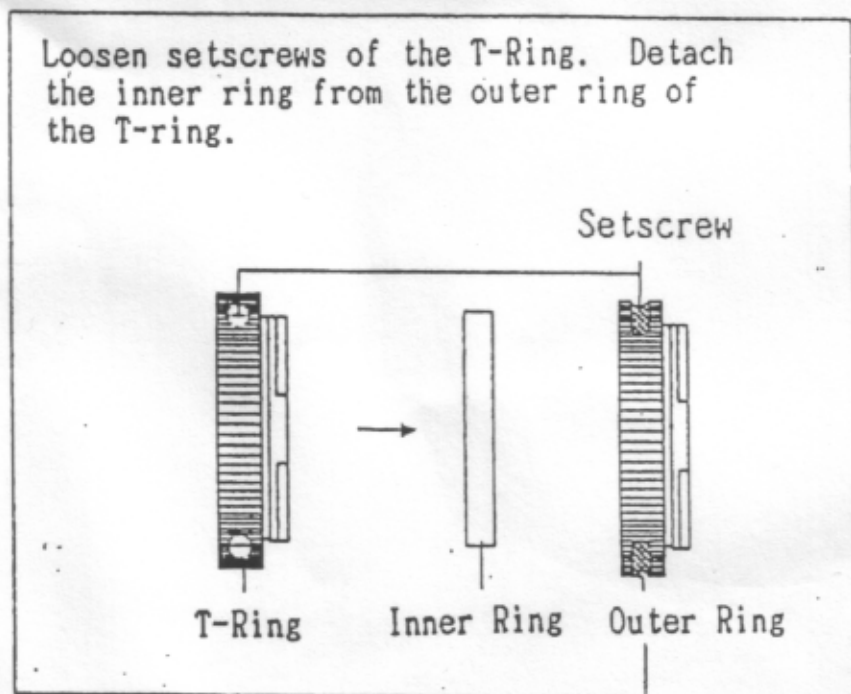

DIRECT WIDE PHOTO ADAPTER 60MM

This photo adapter can be used on R200SS and VC200L telescopes.

1. Attaching to the R200SS telescope

Not only an optional T-Ring but also an optional Coma Corrector R200SS is required to be used with this photo adapter.

Attach the T-Ring to the Direct Wide Photo Adapter 60mm and lock it with the setscrews.

2. Attaching to the VC200L telescope

Attach the T-Ring to the Direct Wide Photo Adapter 60mm and lock it with the setscrews.