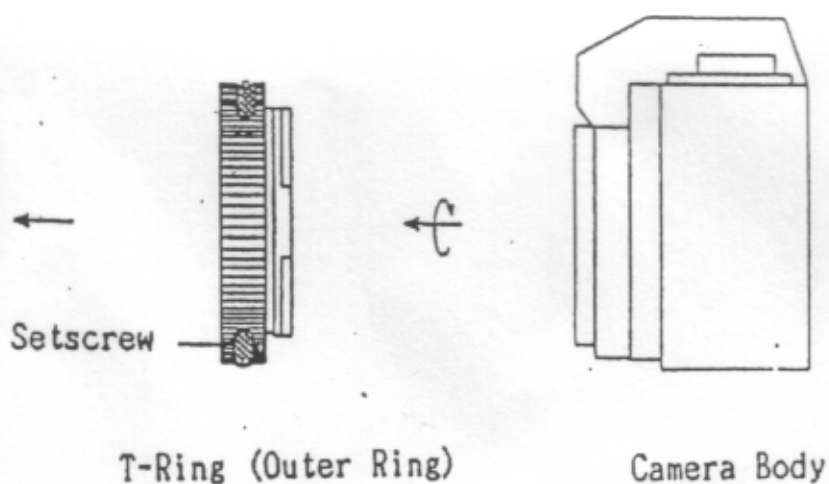

DIRECT WIDE PHOTO ADAPTER 60MM

This photo adapter can be used on R200SS and VC200L telescopes.

1. Attaching to the R200SS telescope

Not only an optional T-Ring but also an optional Coma Corrector R200SS is required to be used with this photo adapter.

Attach the T-Ring to the Direct Wide Photo Adapter 60mm and lock it with the setscrews.

2. Attaching to the VC200L telescope

Attach the T-Ring to the Direct Wide Photo Adapter 60mm and lock it with the setscrews.