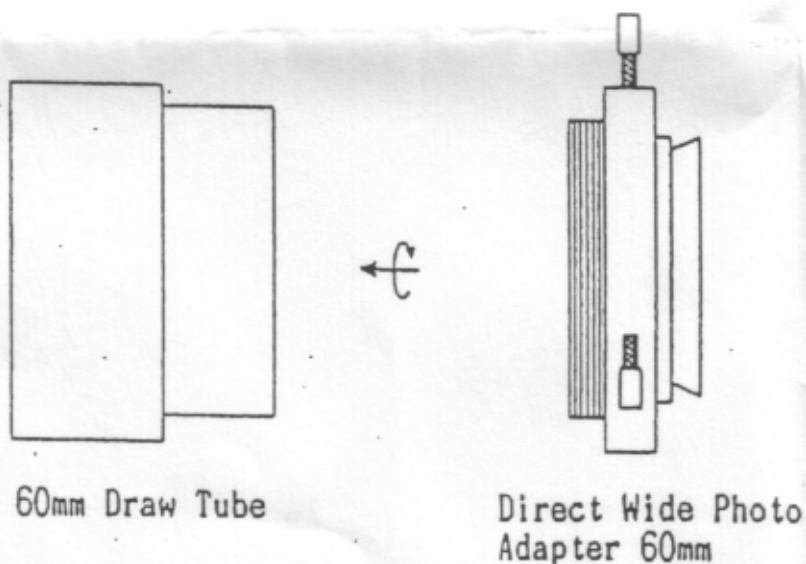

DIRECT WIDE PHOTO ADAPTER 60MM

This photo adapter can be used on R200SS and VC200L telescopes.

1. Attaching to the R200SS telescope

Not only an optional T-Ring but also an optional Coma Corrector R200SS is required to be used with this photo adapter.

Attach the T-Ring to the Direct Wide Photo Adapter 60mm and lock it with the setscrews.

2. Attaching to the VC200L telescope

Attach the T-Ring to the Direct Wide Photo Adapter 60mm and lock it with the setscrews.