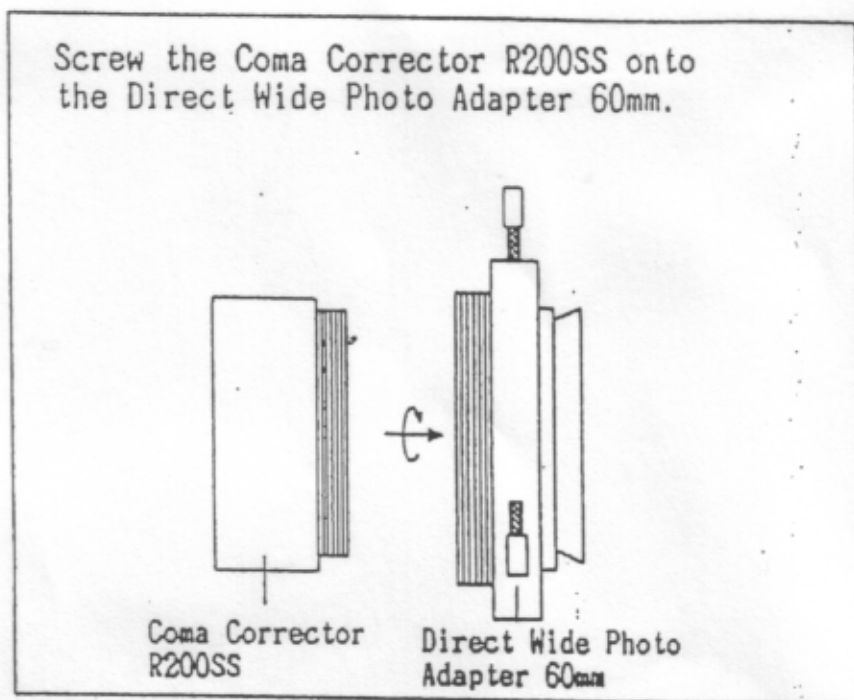

DIRECT WIDE PHOTO ADAPTER 60MM

This photo adapter can be used on R200SS and VC200L telescopes.

1. Attaching to the R200SS telescope

Not only an optional T-Ring but also an optional Coma Corrector R200SS is required to be used with this photo adapter.

Attach the T-Ring to the Direct Wide Photo Adapter 60mm and lock it with the setscrews.

2. Attaching to the VC200L telescope

Attach the T-Ring to the Direct Wide Photo Adapter 60mm and lock it with the setscrews.